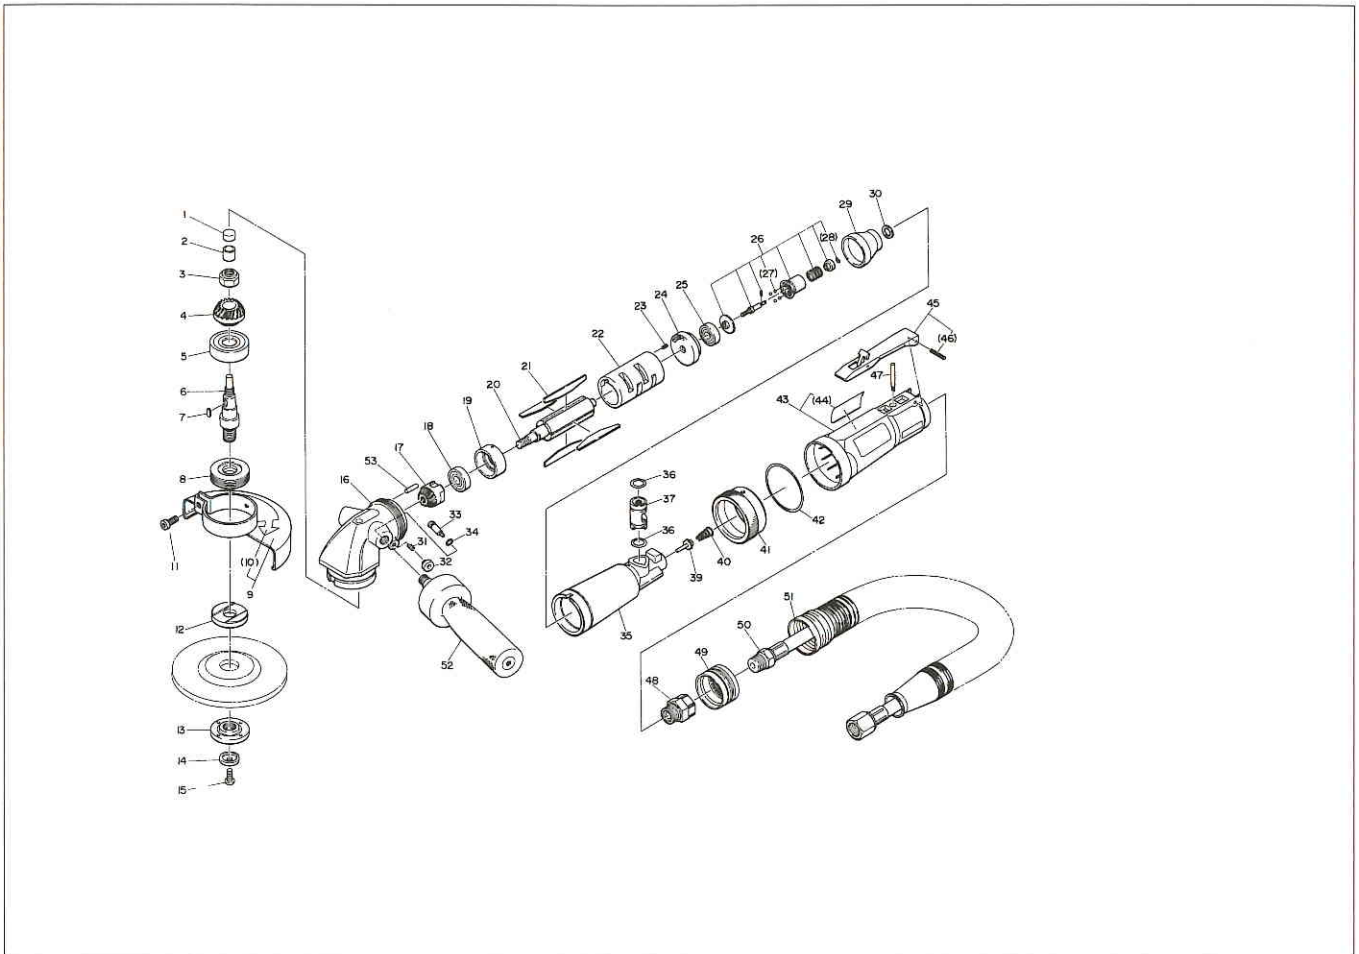

MYTON MAG-45 ASSEMBLY AND PARTS LIST

The part numbers with () are included in the Ass'y parts written above them.

No.	Part No.	Part Name	Q'ty	Price
1	TQ04100	Bearing Cover	1	
2	TQ04099	Needle Bearing HK0810	1	
3	TQ04107	Hex. Nut M10 U Nut	1	
4	TQ04415	Gear 1.25×29	1	
5	TP04201	Ball Bearing 6302ZZ	1	
6	TQ04540	Spindle	1	
7	TQ04106	Parallel Key Both Ends Round 4×4×8	1	
8	TB03202	Bearing Set Screw Ass'y	1 set	
9	TB04583	Wheel Guard Ass'y	1 set	
10	(TQ04544)	Label Warning for Wheel Guard	1	
11	(TP10953)	Hex. Socket Screw 6×18	1	
12	TQ04545	Driving Flange	1	
13	TQ04546	Outer Flange	1	
14	TQ04604	Washer 6.3×21×4.5	1	
15	TP16096	Hex. Socket Countersunk Head Screw 6×15	1	
16	TQ06043	Gear Head	1	
17	TQ04414	Pinion 1.25×19	1	
18	TP00498	Ball Bearing 6001ZZ	1	
19	TQ04091	End Plate B	1	
20	TQ04087	Rotor	1	
21	TB03297	Blade Ass'y (4 pcs.)	1 set	
22	TQ04088	Cylinder	1	
23	TP04061	Spring Pin 3×6	1	
24	TQ04090	End Plate A	1	
25	TP00468	Ball Bearing 608ZZ	1	
26	TB03198	Governor Ass'y	1 set	
27	(CP01181)	Ball 5/32	4	
28	(TP14930)	Retaining Ring E ETW-2.3	1	
29	TQ04097	Governor Cover	1	
30	TQ04110	Washer 9×14×2.2	1	

No.	Part No.	Part Name	Q'ty	Price
31	TQ04103	Spring 0.6×8.3×13.75	1	
32	TQ04104	Lock Button	1	
33	TQ04101	Spindle Lock	1	
34	TQ04102	O-Ring SS-060	1	
35	TQ04109	Housing	1	
36	TP11998	O-Ring P-12	2	
37	TQ04111	Adjust Valve	1	
39	TB03205	Throttle Valve Ass'y	1 set	
40	CP00876	Valve Spring	1	
41	TQ04112	Lock Ring	1	
42	TP06625	O-Ring G-45	1	
43	TB03459	Grip tube Ass'y	1 set	
44	(TQ04542)	Label Warning	1	
45	TB0138	Throttle Lever Ass'y	1 set	
46	(TP00460)	Spring Pin 3×22	1	
47	TQ04115	Throttle Pin	1	
48	TQ04119	Busing M16×Rc3/8	1	
49	TQ04130	Exhaust Hose Mount	1	
51	TQ04129	Exhaust Hose	1	
53	TP12618	Needle Roller 3×11.8	1	